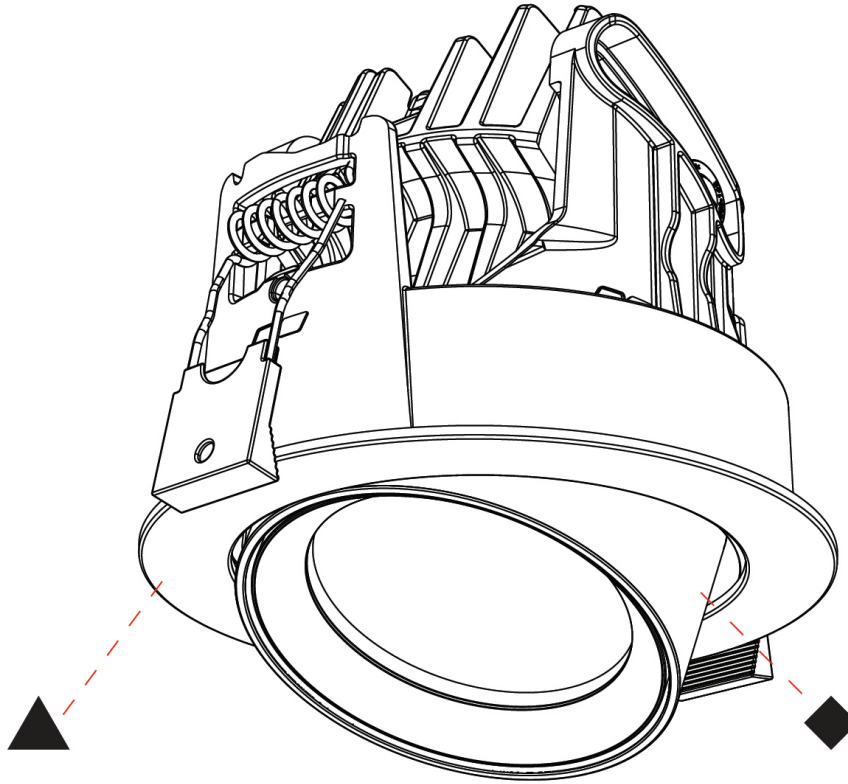

CENTRIQ ROUND ADJUSTABLE RECESSED

A35976-

PROJECT

TYPE

SPECIFIER

QUANTITY

DATE

A