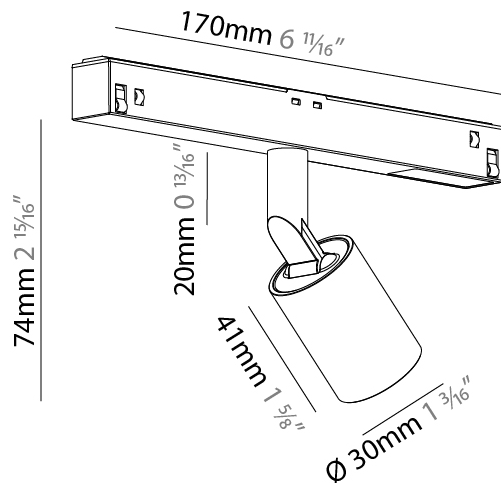

1. To build a product code in our configurator select the specify button on the base model # product page
2. To build a manual product code on this datasheet choose from the options listed below in blue font and add the suffix to the base model #

GENERAL

Series: Centriq
Subseries: Centriq for Clicktrack
Brand: Prolicht
Division: Architectural
Mounting Type: Track
Mounting Location: Ceiling
Subcategory: Spots

PHYSICAL

Shape: Cylinder
Diameter (mm): 40
Diameter (in): 1 9/16
Length (mm): 170
Length (in): 6 11/16
Height (mm): 88
Height (in): 3 7/16
Light Distribution: Adjustable / Direct
Fixture Finish: SSR / BKV / CWI / CRY / HAB / UFT / ITA / RUA / FTG / MYG / LOD / PUS / FRO / FUP / KIA / POP / BLS / SPG / MEY / GOH / GUM / CHC / COM / ABZ / JAG / OBR / MOS / ROR
Fixture Material: Aluminum

ELECTRICAL

Lamp Type: LED (Zhaga Standard)
Input Wattage (W): 6
Total Output Wattage (W): 5.4
Dimming: Non-Dimmable
Driver Included: No
Driver Location: Remote
Driver Type: Constant Voltage - Universal
Driver Class: Class 2
Input Voltage (V): 48
Constant Current (MA): 340
Upon Request: 0-10Vdc dimming / DALI dimming

LED

Number of LEDs: 1
Color Temperature (°K): 2700 / 3000 / 4000
Max. Delivered Lumen (lm): 494 / 519 / 526
CRI: >90 CRI

OPTICAL

Reflector°: 20 / 40 / 50
Optic°: 31 / 36
Adjustability: Rotational 360°; Tilt 90° (±45°)

RATINGS AND CERTIFICATIONS

Certified By: Certified for North American Standards
IP rating: IP20