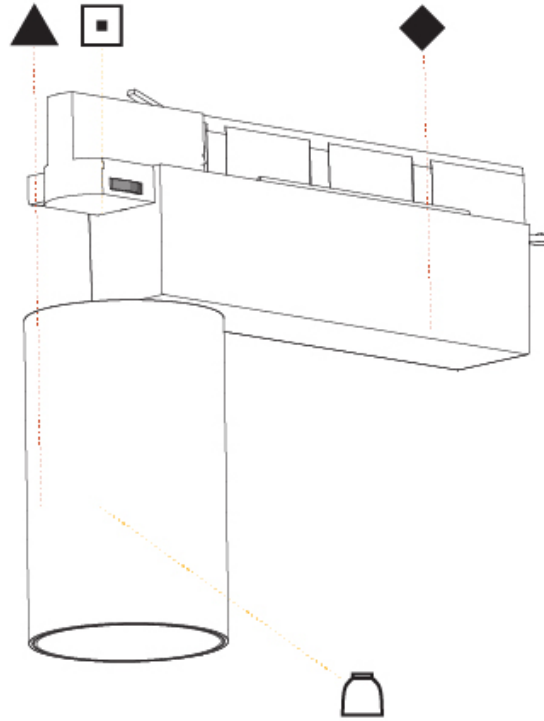

CENTRIQ 75 TRACK

A3T115-

PROJECT

TYPE

SPECIFIER

QUANTITY

DATE

A