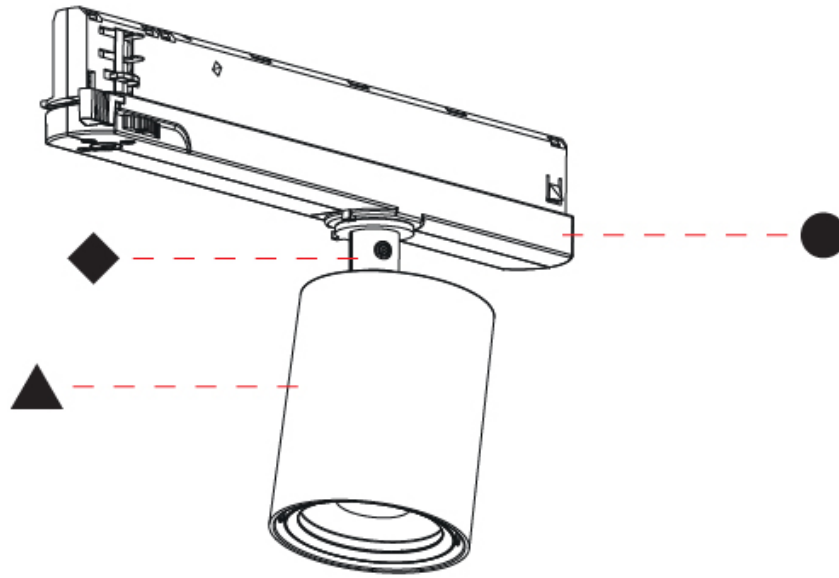

CENTRIQ IN TRACK

A3T216-

PROJECT	_____
TYPE	_____
SPECIFIER	_____
QUANTITY	_____
DATE	_____

A