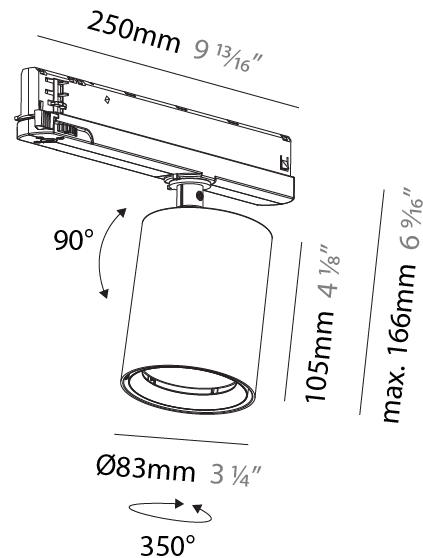

GENERAL

Series: Centriq
Subseries: Centriq In
Brand: Prolicht
Division: Architectural
Mounting Type: Track
Mounting Location: Ceiling
Subcategory: Spots

PHYSICAL

Shape: Cylinder
Diameter (mm): 83
Diameter (in): 3 1/4
Length (mm): 250
Length (in): 9 13/16
Height (mm): 166
Height (in): 6 9/16
Light Distribution: Adjustable / Direct
Weight (kg): 0.6
Fixture Finish: SSR / BKV / CWI / CRY / HAB / UFT / ITA / RUA / FTG / MYG / LOD / PUS / FRO / FUP / KIA / POP / BLS / SPG / MEY / GOH / GUM / CHC / COM / ABZ / JAG / OBR / MOS / ROR
Holder Finish: WHI / BLK
Accent Finish: SSR / BKV / CWI / CRY / HAB / LAG / UFT / ITA / RUA / RUR / MIC / FTG / MYG / TWT / LOD / PUS / FRO / FUP / KIA / POP / BLS / SPG / MEY / GOH / GUM / CHC / COM / ABZ / JAG
Fixture Material: Aluminum

ELECTRICAL

Lamp Type: LED (Zhaga Standard)
Input Wattage (W): 26
Total Output Wattage (W): 23.7
Dimming: Non-Dimmable / 0-10V Dimming
Driver Included: Yes
Driver Location: Integrated
Driver Type: Constant Current - 120Vac
Driver Class: Class 2
Input Voltage (V): 120

LED

Number of LEDs: 1
Color Temperature (°K): 2700 / 3000 / 3500 / 4000
Max. Delivered Lumen (lm): 1975 / 2056 / 2145 / 2245
Nominal Lumen (lm): 2429 / 2529 / 2638 / 2761
CRI: >90 CRI
Lamp Life (hrs): 50000

OPTICAL

Optic°: 12
Adjustability: Rotational 360°; Tilt 90° (±45°)

RATINGS AND CERTIFICATIONS

Certified By: Certified for North American Standards
IP rating: IP20