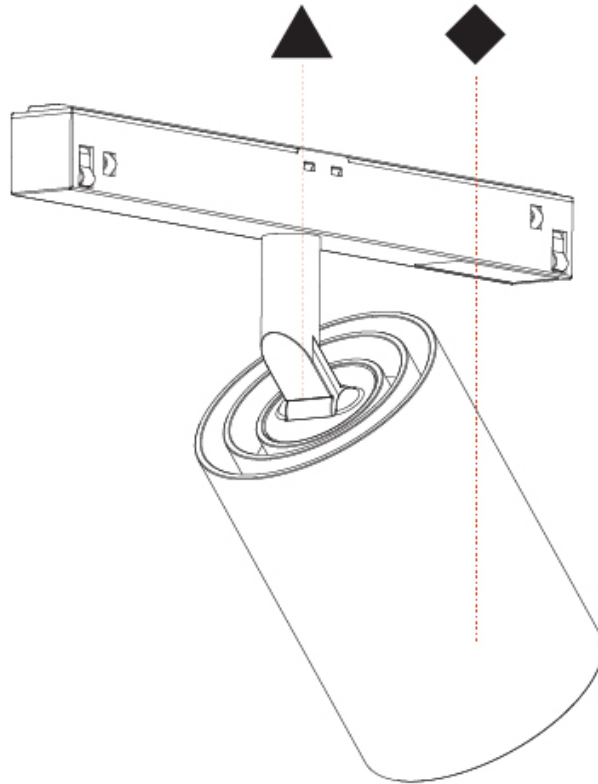

CENTRIQ FOR CLICKTRACK TRACK

A3T108-

PROJECT

TYPE

SPECIFIER

QUANTITY

DATE

A