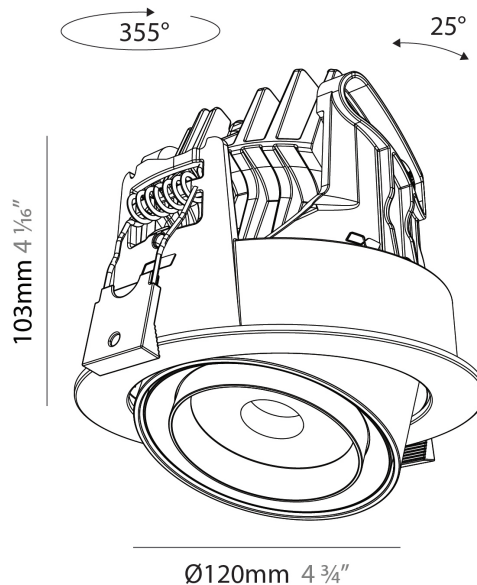

GENERAL

Series: Centriq
Subseries: Centriq Round Flex Adjustable
Brand: Prolicht
Division: Architectural
Mounting Type: Recessed
Mounting Location: Ceiling
Subcategory: Spots

PHYSICAL

Shape: Cylinder
Diameter (mm): 120
Diameter (in): 4 ¾
Height (mm): 105
Height (in): 4 ⅛
Min. Recessing Depth (mm): 120
Min. Recessing Depth (in): 4 ¾
Light Distribution: Adjustable / Direct
Weight (kg): 0.666
Fixture Finish: SSR / BKV / CWI / CRY / HAB / UFT / ITA / RUA / FTG / MYG / LOD / PUS / FRO / FUP / KIA / POP / BLS / SPG / MEY / GOH / GUM / CHC / COM / ABZ / JAG / OBR / MOS / ROR
Fixture Material: Aluminum
Cut-out Measurements: Dia. 112mm / 4 7/16"

ELECTRICAL

Lamp Type: LED (Zhaga Standard)
Input Wattage (W): 20.5
Total Output Wattage (W): 18.1
Dimming: Tri-Mode (Non-Dimming and Phase Dimming (120Vac only) and 0-10V Dimming)
Driver Included: Yes
Driver Location: Recessed Housing
Driver Type: Constant Current - Universal
Driver Class: Class 2
Housing: ENCP 3
Input Voltage (V): 120 - 277
Constant Current (MA): 500

LED

Color Temperature (°K): 2700 / 3000 / 3500 / 4000
Max. Delivered Lumen (lm): 1201 / 1294 / 1346 / 1373
Nominal Lumen (lm): 1668 / 1797 / 1869 / 1907
CRI: >90 CRI
Lamp Life (hrs): 50000

OPTICAL

Beam Angle: 18 - 46
Adjustability: Rotational 350° / Tilt 25°

RATINGS AND CERTIFICATIONS

Certified By: CSA Certified to UL and CSA Standards
IP rating: IP20